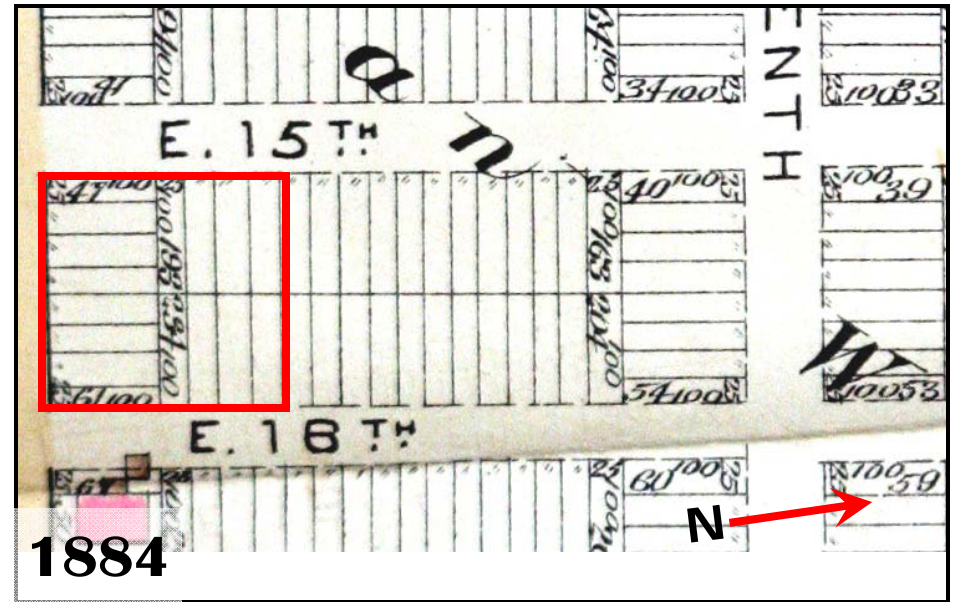

NEW STANDARD AIRCRAFT  
230-242 East 16th St., Paterson, NJ B 2810 L 01  
Site Development Maps 1877, 1884, 1899, 1915

**NEW STANDARD AIRCRAFT**  
 230-242 East 16th St., Paterson, NJ B 2810 L 01  
 Site Development Maps, 1931, 2006, 2010