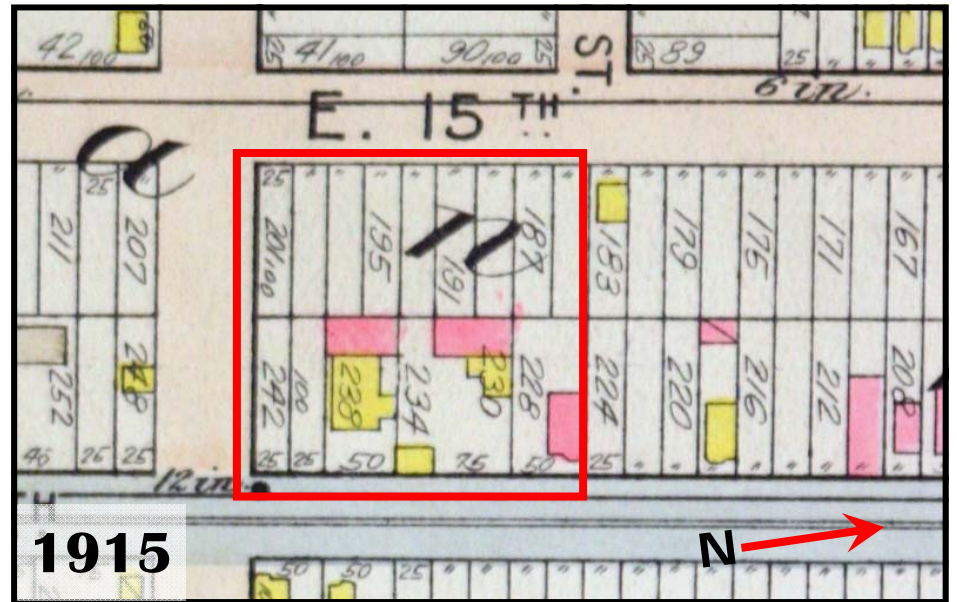

NEW STANDARD AIRCRAFT  
230-242 East 16th St., Paterson, NJ B 2810 L 01  
Site Development Maps 1877, 1884, 1899, 1915

**NEW STANDARD AIRCRAFT**  
 230-242 East 16th St., Paterson, NJ B 2810 L 01  
 Site Development Maps, 1931, 2006, 2010